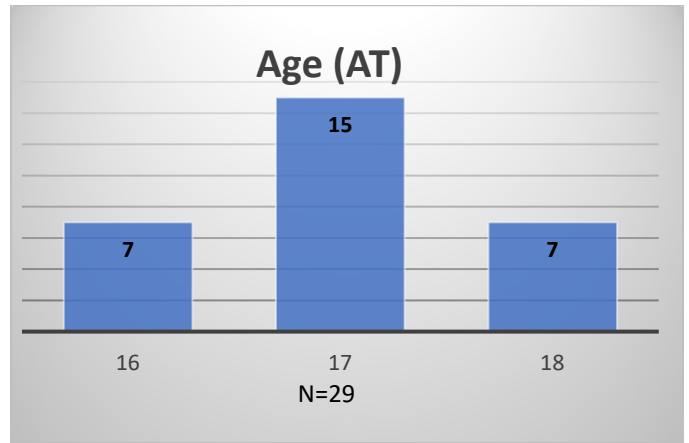

Daily Data Dashboard – April 11, 2024
Demographics for JTDC Population
Thursday Morning Midnight Count

Total # of probation Involved youth¹: 1,308

¹ Probation Active: Any youth who is pending sentencing with an active social history, has been formally placed on probation or supervision with Cook County Juvenile Probation on the date of the report.

*Age, Gender and Race for Criminal Court population (N=2) is not represented in this report.

Daily Data Dashboard – April 11, 2024
Demographics for JTDC Population
Thursday Morning Midnight Count