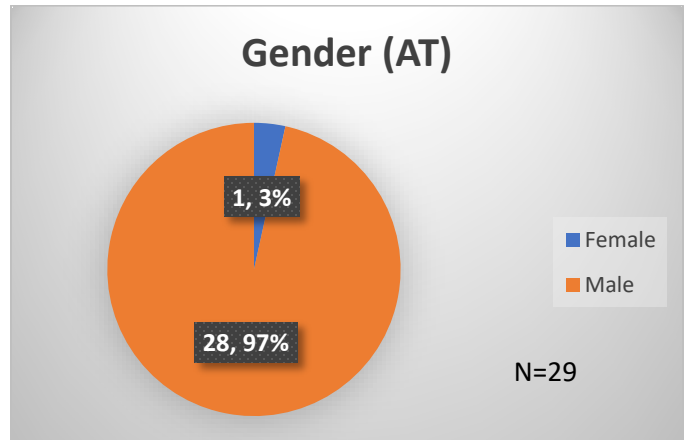

Daily Data Dashboard – April 11, 2024
Demographics for JTDC Population
Thursday Morning Midnight Count

Total # of probation Involved youth¹: 1,308

¹ Probation Active: Any youth who is pending sentencing with an active social history, has been formally placed on probation or supervision with Cook County Juvenile Probation on the date of the report.

*Age, Gender and Race for Criminal Court population (N=2) is not represented in this report.

Daily Data Dashboard – April 11, 2024
Demographics for JTDC Population
Thursday Morning Midnight Count