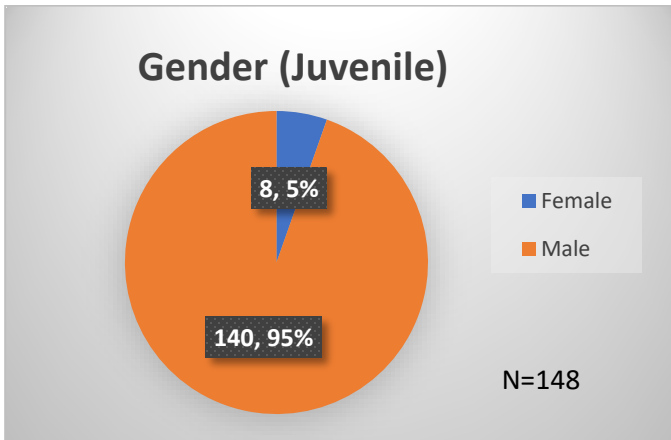

Daily Data Dashboard – April 11, 2024
Demographics for JTDC Population
Thursday Morning Midnight Count

Total # of probation Involved youth¹: 1,308

¹ Probation Active: Any youth who is pending sentencing with an active social history, has been formally placed on probation or supervision with Cook County Juvenile Probation on the date of the report.

*Age, Gender and Race for Criminal Court population (N=2) is not represented in this report.

Daily Data Dashboard – April 11, 2024
Demographics for JTDC Population
Thursday Morning Midnight Count