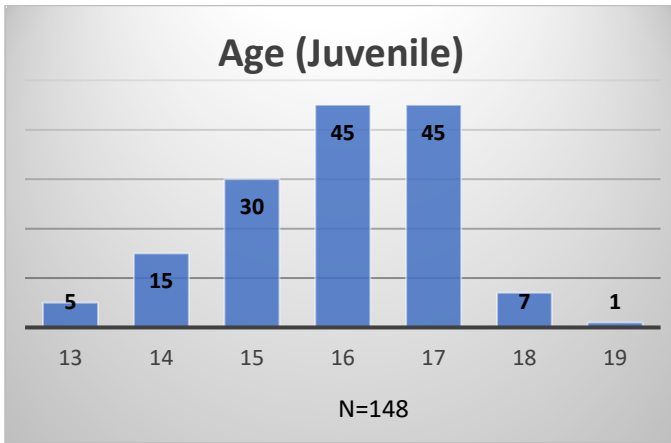

Daily Data Dashboard – April 11, 2024
Demographics for JTDC Population
Thursday Morning Midnight Count

Total # of probation Involved youth¹: 1,308

¹ Probation Active: Any youth who is pending sentencing with an active social history, has been formally placed on probation or supervision with Cook County Juvenile Probation on the date of the report.

*Age, Gender and Race for Criminal Court population (N=2) is not represented in this report.

Daily Data Dashboard – April 11, 2024
Demographics for JTDC Population
Thursday Morning Midnight Count