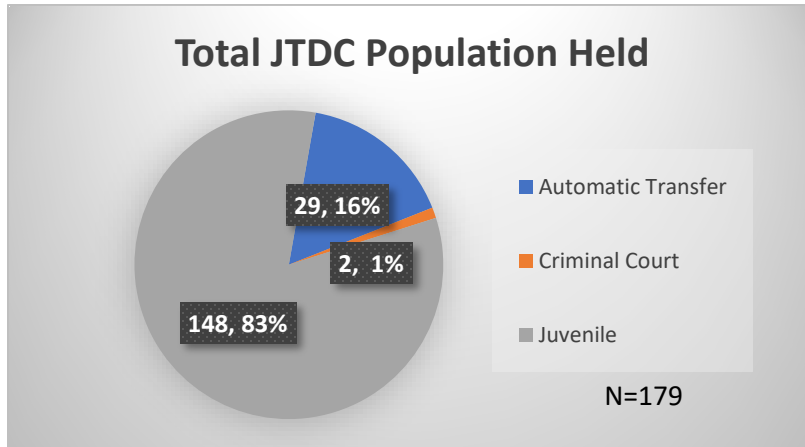

Daily Data Dashboard – April 11, 2024
Demographics for JTDC Population
Thursday Morning Midnight Count

Total # of probation Involved youth¹: 1,308

¹ Probation Active: Any youth who is pending sentencing with an active social history, has been formally placed on probation or supervision with Cook County Juvenile Probation on the date of the report.

*Age, Gender and Race for Criminal Court population (N=2) is not represented in this report.

Daily Data Dashboard – April 11, 2024
Demographics for JTDC Population
Thursday Morning Midnight Count